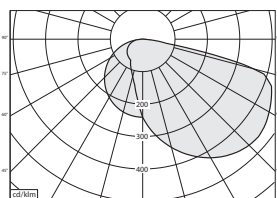

Optional:

- CRI>90
- M600 ceiling size
- Connection cables

MV03423030
34w 5200lm 3000k