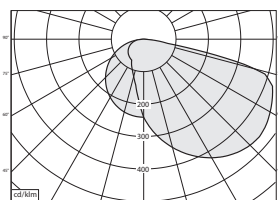

Optional:

- CRI>90
- M600 ceiling size
- Connection cables

MV03423030
34w 5200lm 3000k
ηLB 78%